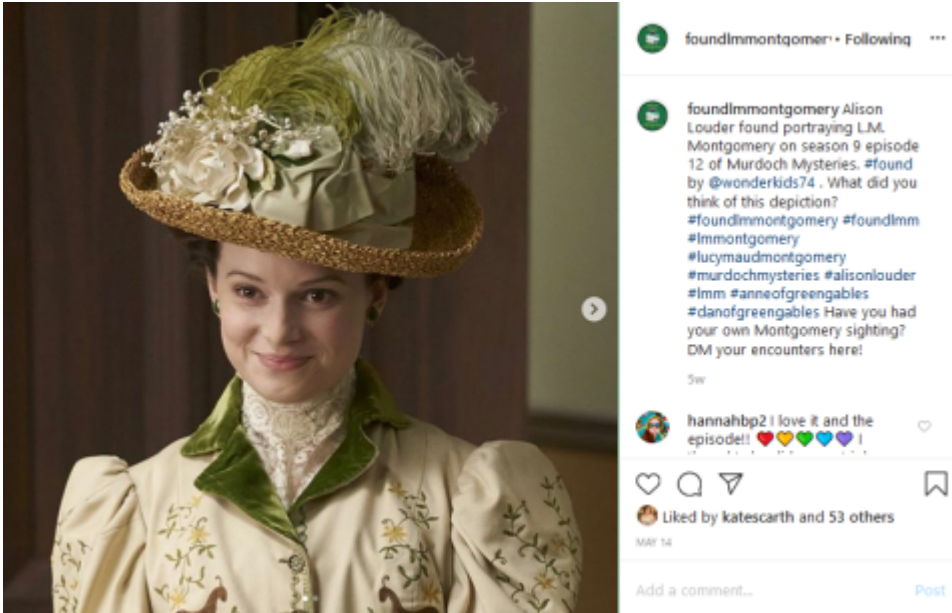

This project began when the words of Anne Shirley appeared on the “wall of gratitudes” in a Charlottetown yoga studio. This encounter with Anne outside of the pages of L.M. Montgomery’s *Anne of Green Gables* sparked an idea in Dr. Kate Scarth, an idea to share such encounters with other Montgomery fans and create a space that demonstrates how Montgomery’s legacy has lasted and been reimagined through the years. Kate shared her concept with me, and together we built the bones of what is now [@foundlmmontgomery](#). I currently run the Instagram account, filter the content, and engage with followers when the opportunity arises!

L.M. Montgomery is a pillar of
Canadian literature — but her
impact transcends borders and books.

Have you found Montgomery
somewhere unexpected?
Share your experience with us!

#foundlmmontgomery
@foundlmmontgomery

Found L.M. Montgomery Call for Submissions. 2020.
@foundlmmontgomery.

We launched the Instagram page on 30 April with a call for “sightings of L.M. Montgomery in the wild.” While the page is still in its infancy, we are proud to have sixty-six followers and consistent engagement with our thirteen posts. Currently our top post, at fifty-four likes, highlights the portrayal of Montgomery on the Canadian show *Murdoch Mysteries*. Television is only one of many places Montgomery can be found. She can also be found in retellings of her novels, in other contemporary novels, in art, in quizzes, on the windows of businesses, and that is only to name a few examples!